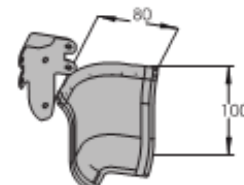

To install with TX12

PERFORATED

Packing **8 pz / box**
Length **4.000 mm**
Colour **A | E | K**

PL3I 100

Packing **50 pz / box**
Colour **E | F**

PL2I 100

Packing **50 pz / box**
Colour **E | F**

PL2E 100

L 35x35

Length **4.000 mm**
Packing **to be defined**
Colour **E**

L 120x60

Length **4.000 mm**
Packing **to be defined**
Colour **E**

L 150x150

Length **4.000 mm**
Packing **to be defined**
Colour **E**