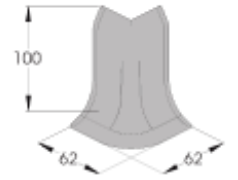

PH3I 100
To install with TH

Packing **50 pz / box**
Colour **E F**