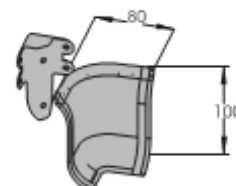

To install with TX12

PERFORATED

Packing **8 pz / box**
Length **4.000 mm**
Colour **A | E | K**

PL3I 100

Packing **50 pz / box**
Colour **E | F**

PL2I 100

Packing **50 pz / box**
Colour **E | F**

PL2E 100

L 35x35

Length **4.000 mm**
Packing **to be defined**
Colour **E**

L 120x60

Length **4.000 mm**
Packing **to be defined**
Colour **E**

L 150x150

Length **4.000 mm**
Packing **to be defined**
Colour **E**