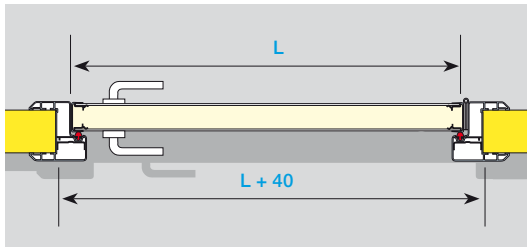

PORTA TIPO UFFICIO

SERVICE DOOR

PORTE DE SERVICE

PUERTAS DE SERVICIO

ODA000001

- Maniglie ufficio nylon bianche, rosetta e bocchetta Yale
- Office handle in nylon with jets and rosetta Yale

ODA000004

- Maniglie ufficio acciaio inox satinato, rosetta e bocchetta Yale
- Handle for office door inox satin with jets and rosetta Yale

ODA000005

- Maniglie ufficio alluminio anodizzato argento, rosetta e bocchetta Yale
- Handle for office aluminium anodized silver jets and rosetta Yale

ODA000008

- Maniglie ufficio alluminio color inox, rosetta e bocchetta Yale
- Handle for office aluminium inox colour with jets and rosetta Yale

ODA000003

- Serratura sicurezza ent. 60 inox bordo e catenaccio ottone
- Security lock op. 60 inox board and brass bolt

ODA000009

- Cilindri in ottone nichelato mm 60 22/10/28
- Lock with key with 60 mm 22/10/28

ODA0000010

- Cilindri in ottone nichelato mm 67 22/10/35
- Lock with key with 67 mm 22/10/35

ODA0000008

- Cilindri in ottone nichelato mm 77 22/10/45
- Lock with key with 77 mm 22/10/45

SEZ B - B

- Foro muro
- Size of the hole in the wall
- Cotes de reservation
- Medida del fuero en el panel

SEZ A - A

SEZ C - C

SEL0000006

- Telaio HC0202 per Tipo Ufficio
- Frame profile HC0202 for Office Door

SEL0000007

- Controtelaio HC0198 per Tipo Ufficio
- Counter frame HC0198 for Office Door

SEL0000008

- Bordo battente 40 mm HC01999 per Tipo Ufficio
- Door-leaf profile 40 mm HC01999 for Office Door

TMP0000003

- Guarnizione perimetrale Tipo Ufficio
- Perimetral gasket for Office Door

Opzioni - Options - Options

Maniglione antipanico Emergency handle Barre antipanique

Il maniglione antipanico può essere a uno o tre punti con o senza serratura.

Emergency handle can be at 1 or 3 points with or without lock

Barre antipanique peut être à 1 ou 3 points avec ou sans fermeture.