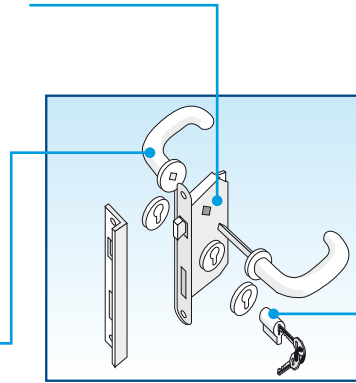

ODA0000008

- Cilindri in ottone nichelato mm 77 22/10/45
- Lock with key with 77 mm 22/10/45